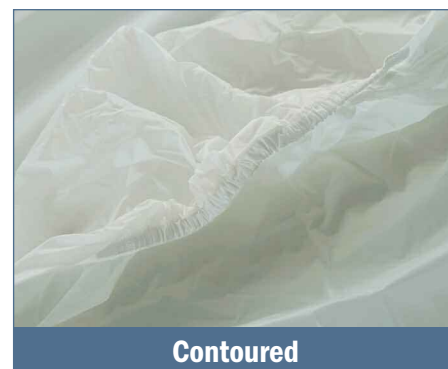

New Product Introduction

PROTECT YOUR MATTRESS™

Vinyl Mattress Covers

Zippered

Contoured

Zippered Mattress Covers	
BJ115110	Twin, 38" W x 75" L
BJ115111	Full, 54" W x 75" L
BJ115112	Queen, 60" W x 80" L
BJ115113	King, 76" x 80" L

Contoured Mattress Covers	
BJ115100	Twin, 38" W x 75" L
BJ115101	Full, 54" W x 75" L
BJ115102	Queen, 60" W x 80" L
BJ115103	King, 76" x 80" L

Features	
	<ul style="list-style-type: none"> • Waterproof • Retards growth of mold and fungi • Premium 3-gauge vinyl • Fire retardant • Easy care wipe clean with damp cloth • Fits mattresses and box springs up to 9" deep