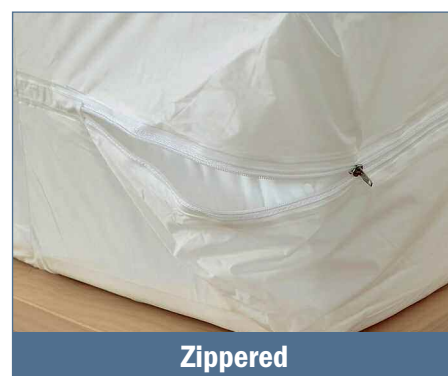

New Product Introduction

PROTECT YOUR MATTRESS™

Vinyl Mattress Covers

Zippered

Contoured

Zippered Mattress Covers	
BJ115110	Twin, 38" W x 75" L
BJ115111	Full, 54" W x 75" L
BJ115112	Queen, 60" W x 80" L
BJ115113	King, 76" x 80" L

Contoured Mattress Covers	
BJ115100	Twin, 38" W x 75" L
BJ115101	Full, 54" W x 75" L
BJ115102	Queen, 60" W x 80" L
BJ115103	King, 76" x 80" L

Features	
	<ul style="list-style-type: none"> • Waterproof • Retards growth of mold and fungi • Premium 3-gauge vinyl • Fire retardant • Easy care wipe clean with damp cloth • Fits mattresses and box springs up to 9" deep